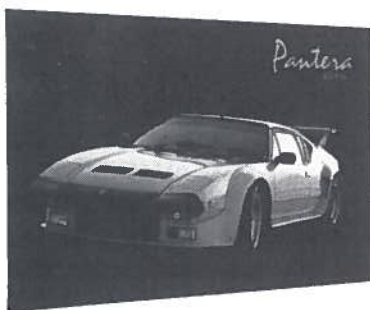

Escape from the ordinary ...
In a 1984 DeTomaso

Pantera GT5

Now especially, when exotic automobiles seem to be more glamor than guts, the all new Pantera GT5 is a welcome change.

Power: 300 HP 351 Ford V8, 350 HP Optional. **Your choice:** 7 Exterior Colors, 7 Colors of Interior Leathers. **Base price:** \$55,000 FOB Chicago Illinois.

The DeTomaso Pantera GT5. Only 30 cars still available for 1984.

Stauffer Classics Ltd.
10967 Division Street
Blue Mounds WI 53517
608 437-3000

Escape from the ordinary ... with exciting Pantera accessories

Director's Chairs

White wood, low-back director's chair. Black canvas with Pantera logo in white.

\$49 (add \$6.50 ea.)*

Quantity

Prints

Limited edition full-color 18" x 28" litho-quality prints. Car finished in Italian racing red on black background.