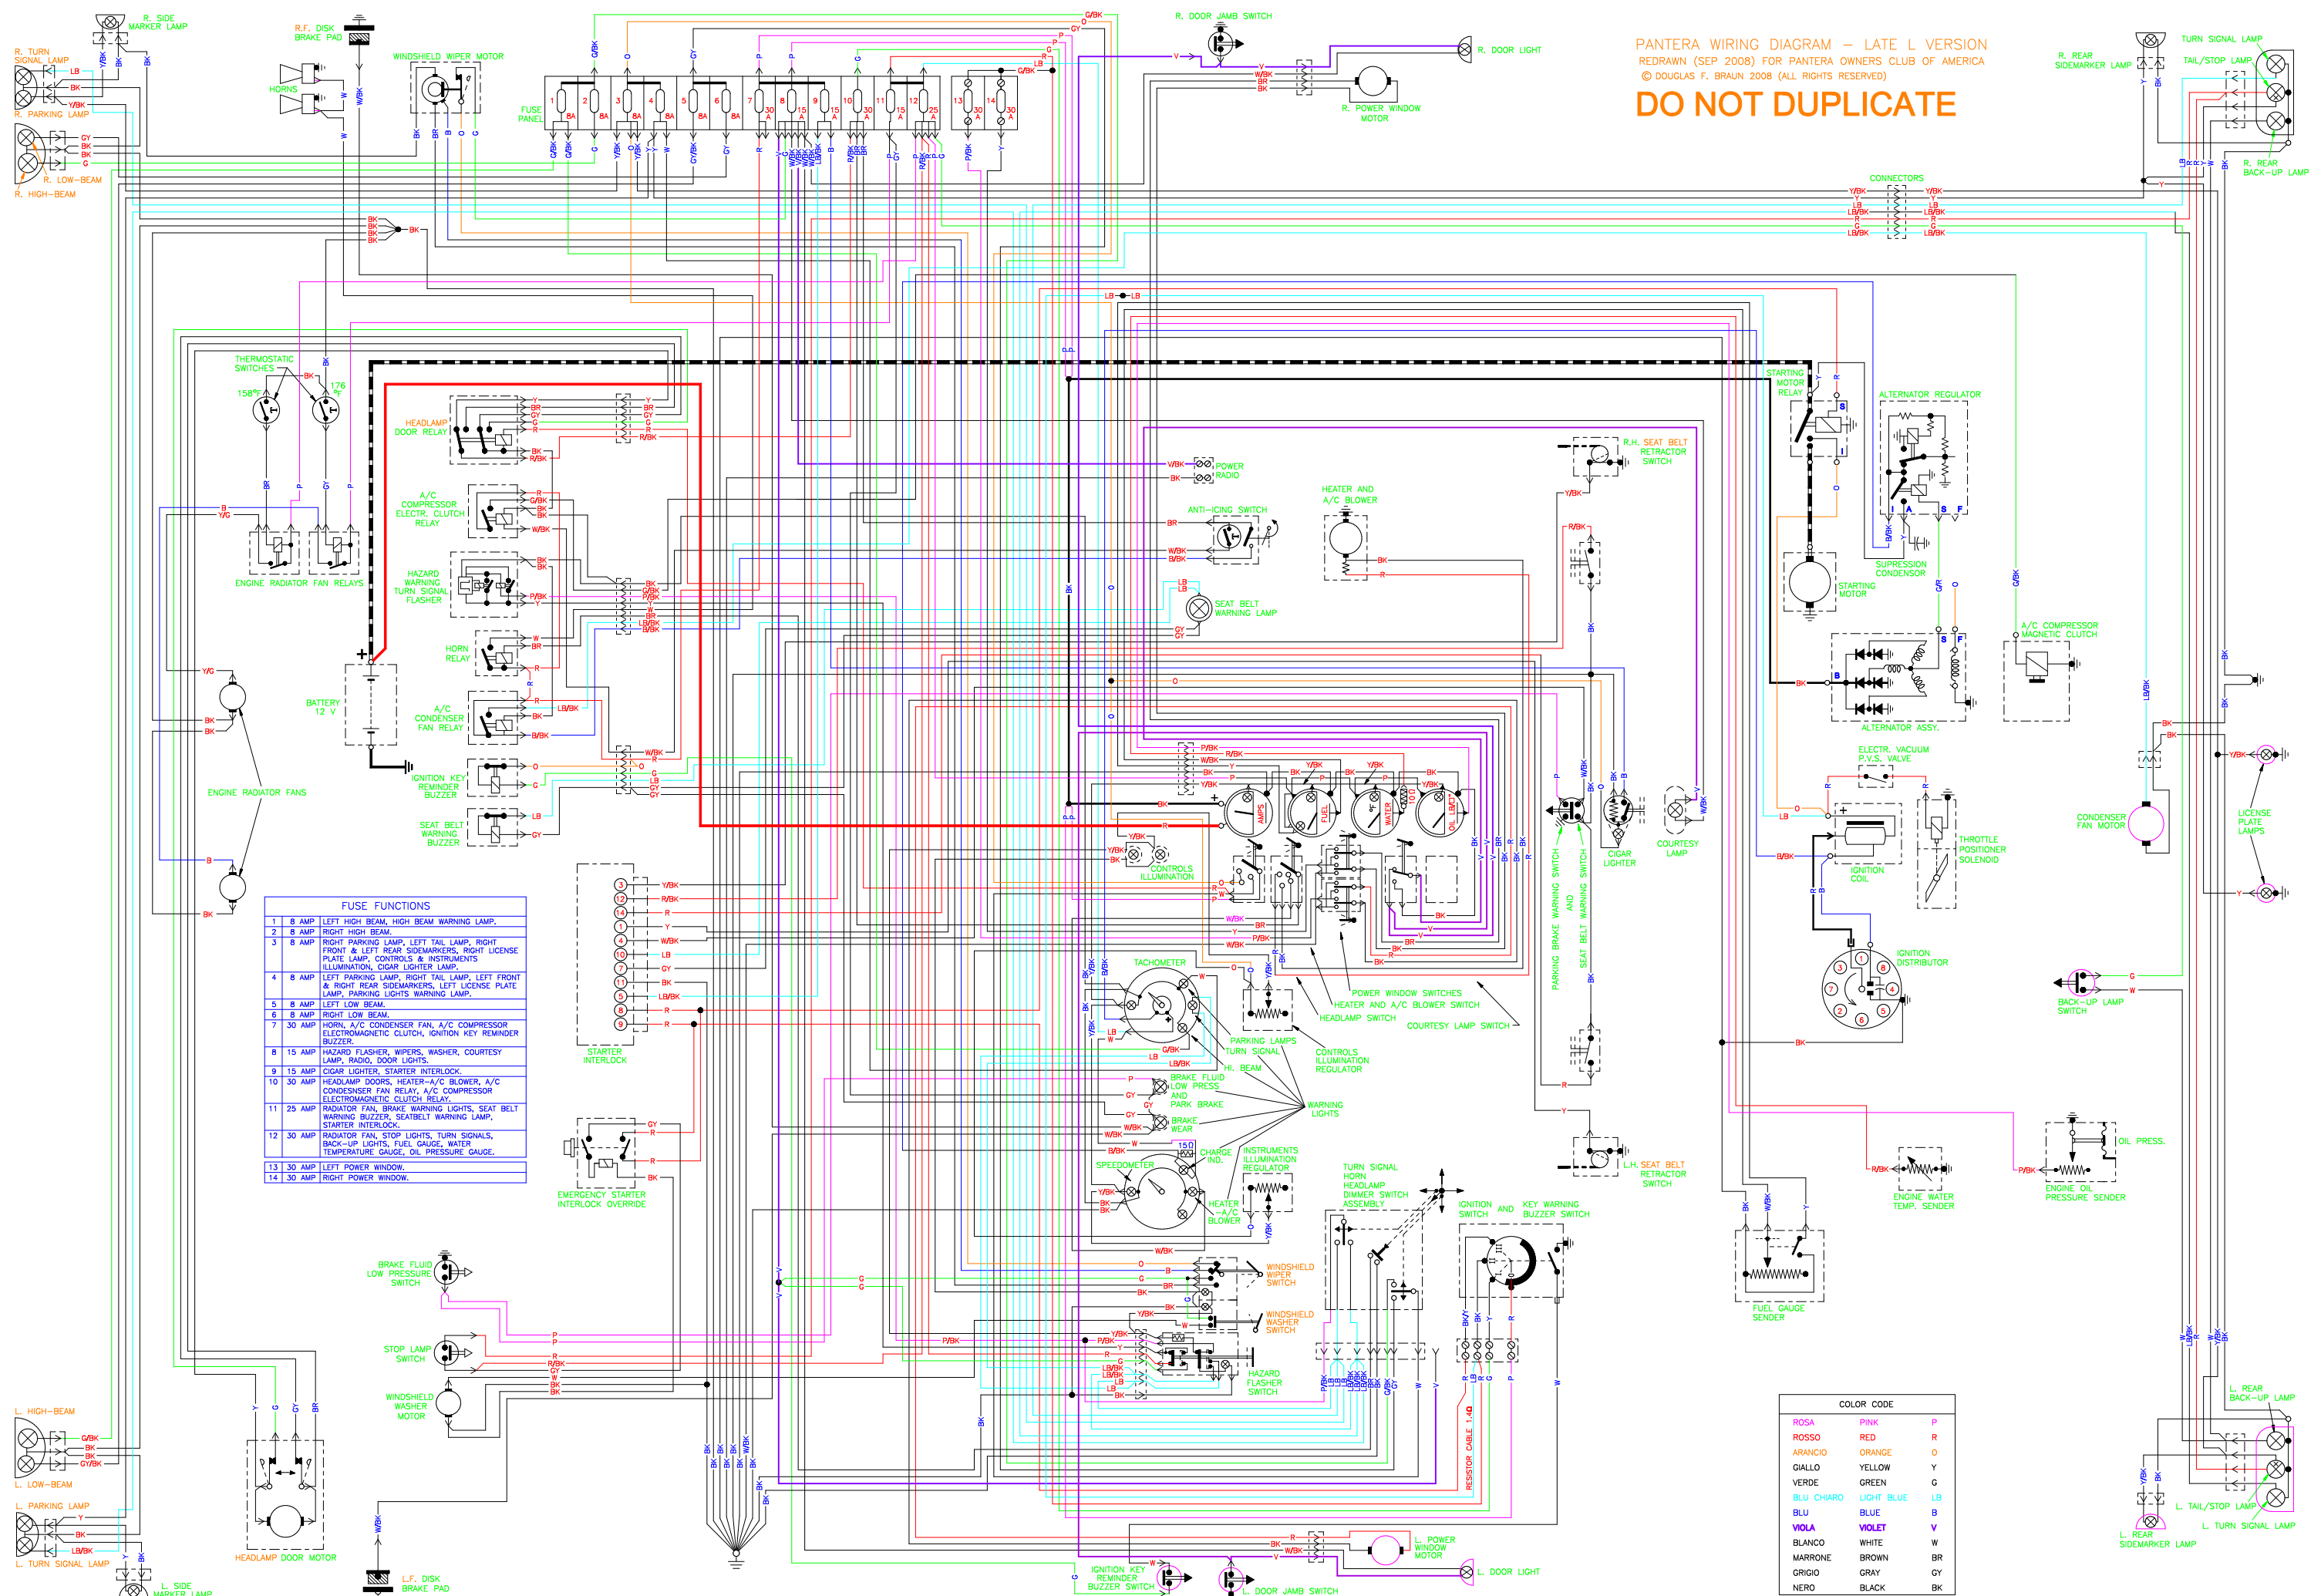

DO NOT DUPLICATE

COLOR CODE		
ROSA	PINK	P
ROSSO	RED	R
ARANCIO	ORANGE	O
GIALLO	YELLOW	Y
VERDE	GREEN	G
BLU CHIARO	LIGHT BLUE	LB
BLU	BLUE	B
VIOLA	VIOLET	V
BLANCO	WHITE	W
MARRONE	BROWN	BR
GRIGIO	GRAY	GY
NERO	BLACK	BK