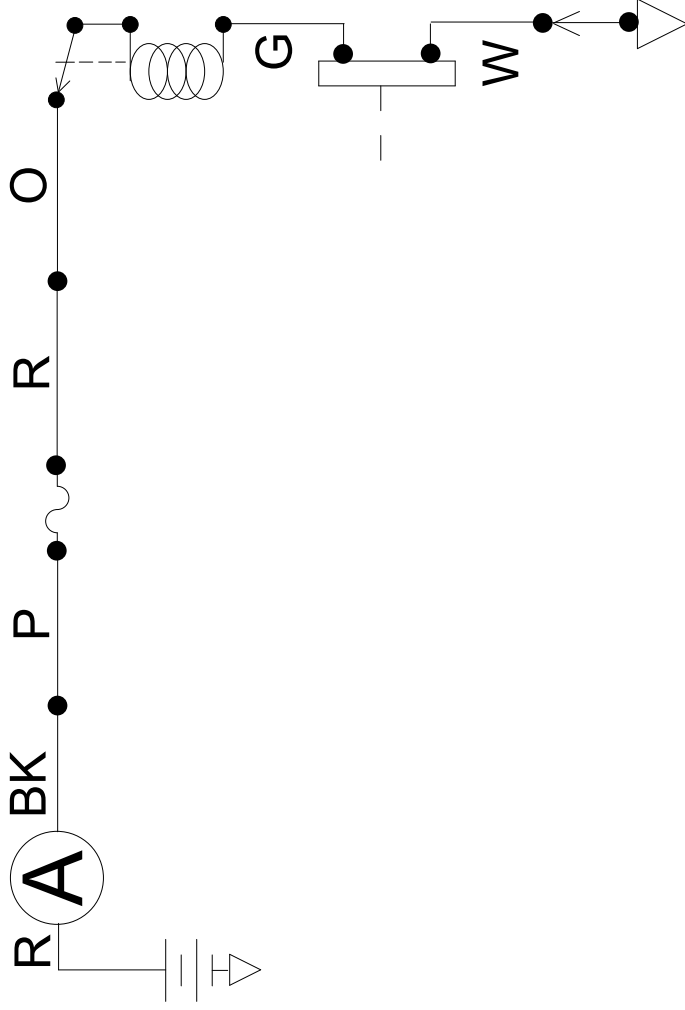

FUSE 7
30A

KEY IN IGNITION WARNING BUZZER
(SELF-INTERRUPTING RELAY)

KEY WARNING DRIVER DOOR JAM SWITCH
(SWITCH SHOWN IN DOOR OPEN POSITION)

KEY IN IGNITION SENSOR SWITCH
(SWITCH SHOWN IN KEY IN IGNITION POSITION)